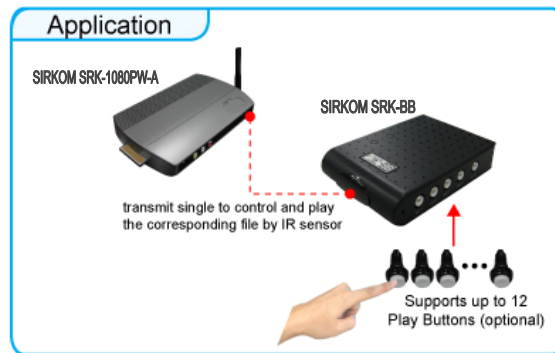

HTTP Command Function

**Exports the Configuration Value
(modify on your PC)**

CONNECTION

OPTIONAL AUXILIARY EQUIPMENT

Play Button Box (SIRKOM SRK-BB)

- The Play Button Box (SIRKOM SRK-BB) supports up to 12 play-button inputs.
- Press one of the play buttons to play the corresponding file.