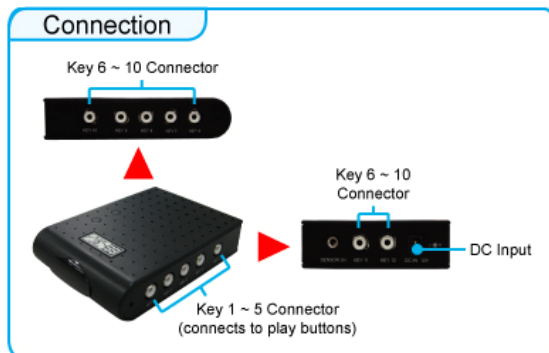

HTTP Command Function

**Exports the Configuration Value
(modify on your PC)**

CONNECTION

OPTIONAL AUXILIARY EQUIPMENT

Play Button Box (SIRKOM SRK-BB)

- The Play Button Box (SIRKOM SRK-BB) supports up to 12 play-button inputs.
- Press one of the play buttons to play the corresponding file.