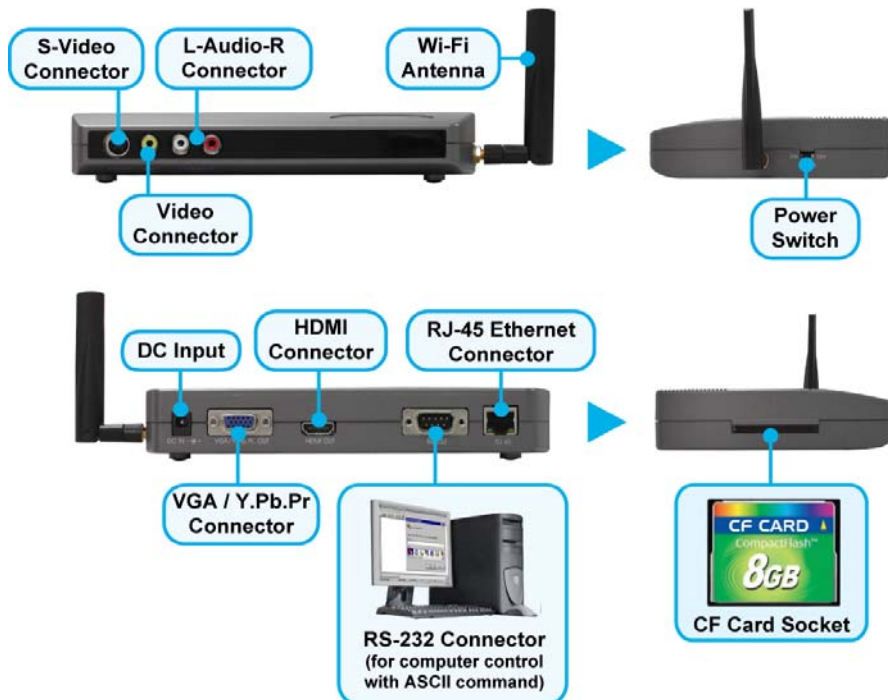

CONNECTION